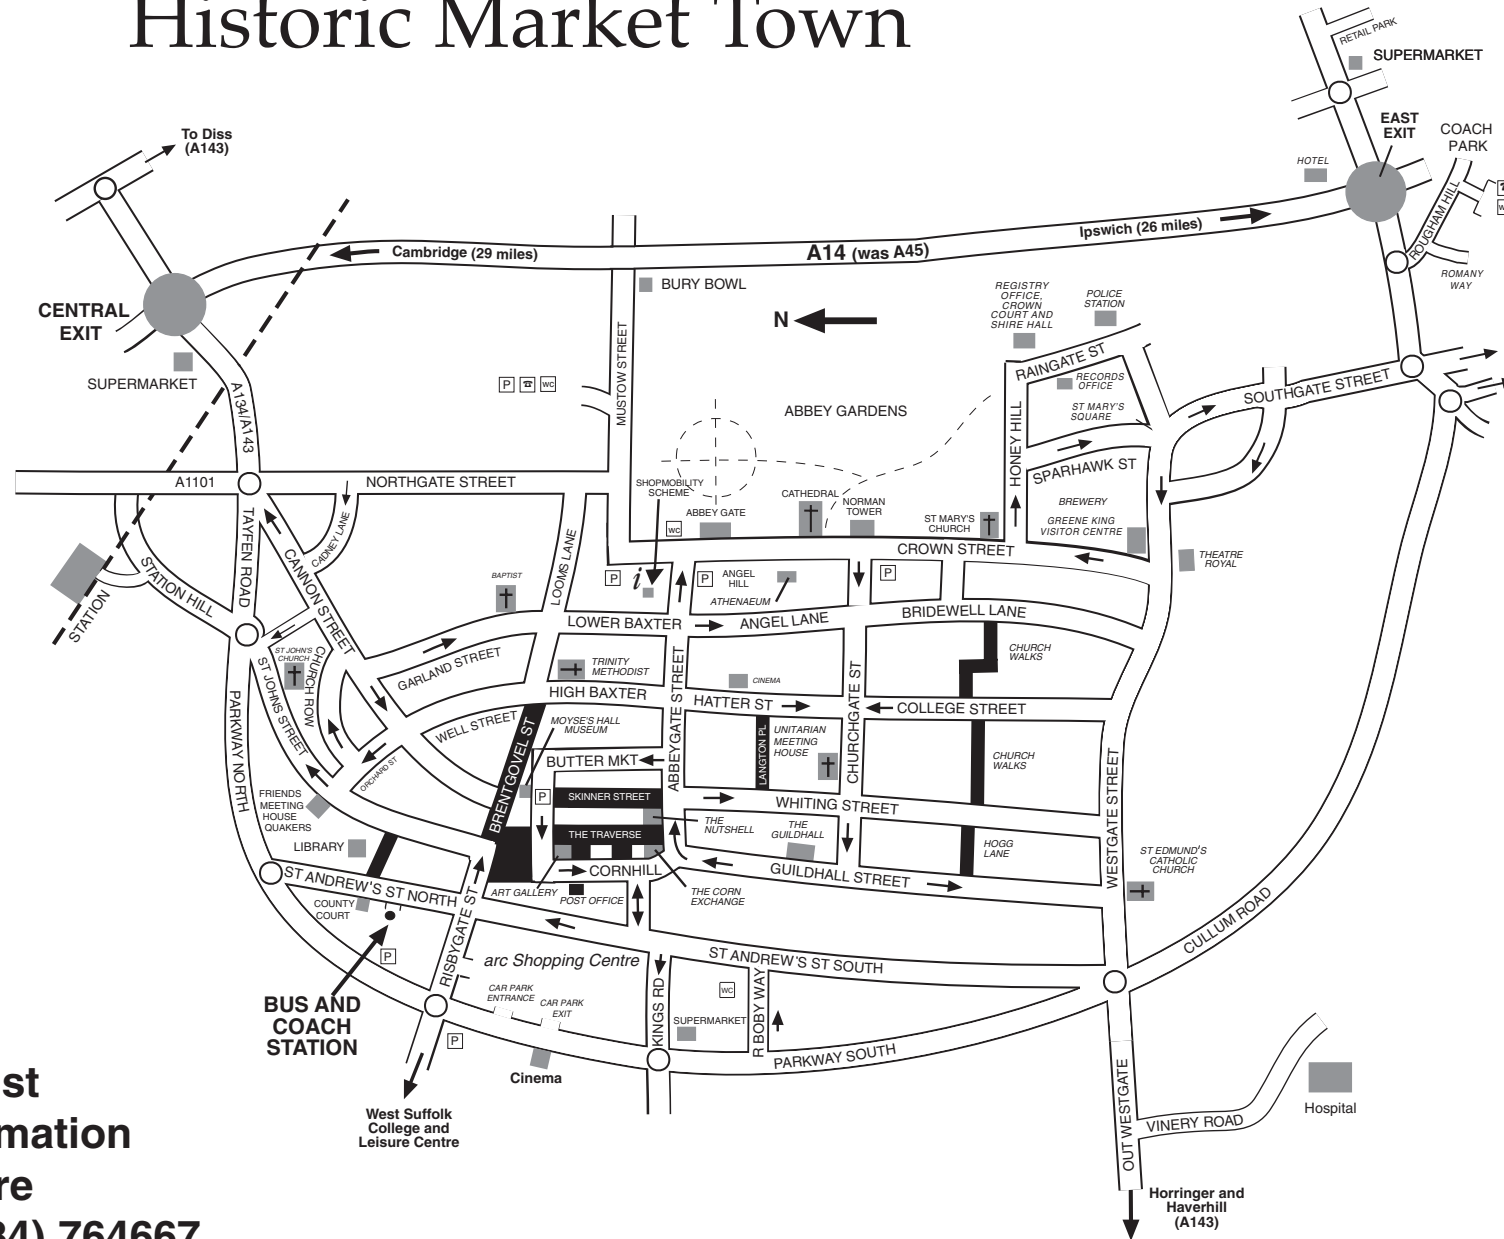

Bury St Edmunds

Historic Market Town

**Tourist
Information
Centre**
(01284) 764667